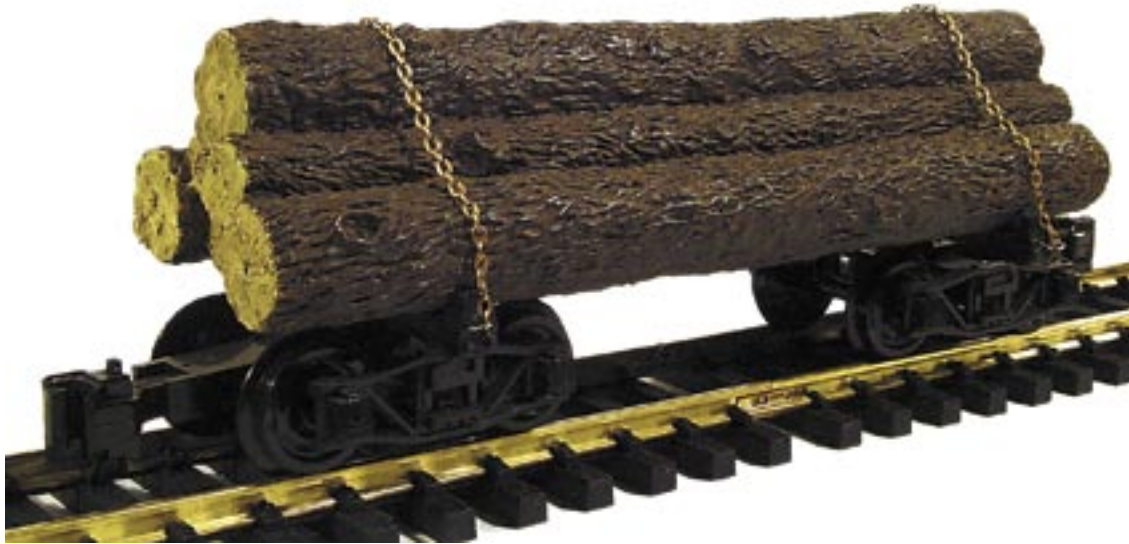

ARISTO-CRAFT TRAIN ART-86500 #1 GAUGE LOG CAR

IT IS NOT RECOMMENDED THAT THIS CAR BE USED OUT OF DOORS FOR EXTENDED PERIODS OF TIME.

LIMITED WARRANTY:

THIS ARISTO-CRAFT TRAINS product is under warranty for five (5) years from the date of purchase against defects in workmanship and/or materials. Proof of purchase *may be required* by ARISTO-CRAFT TRAINS.