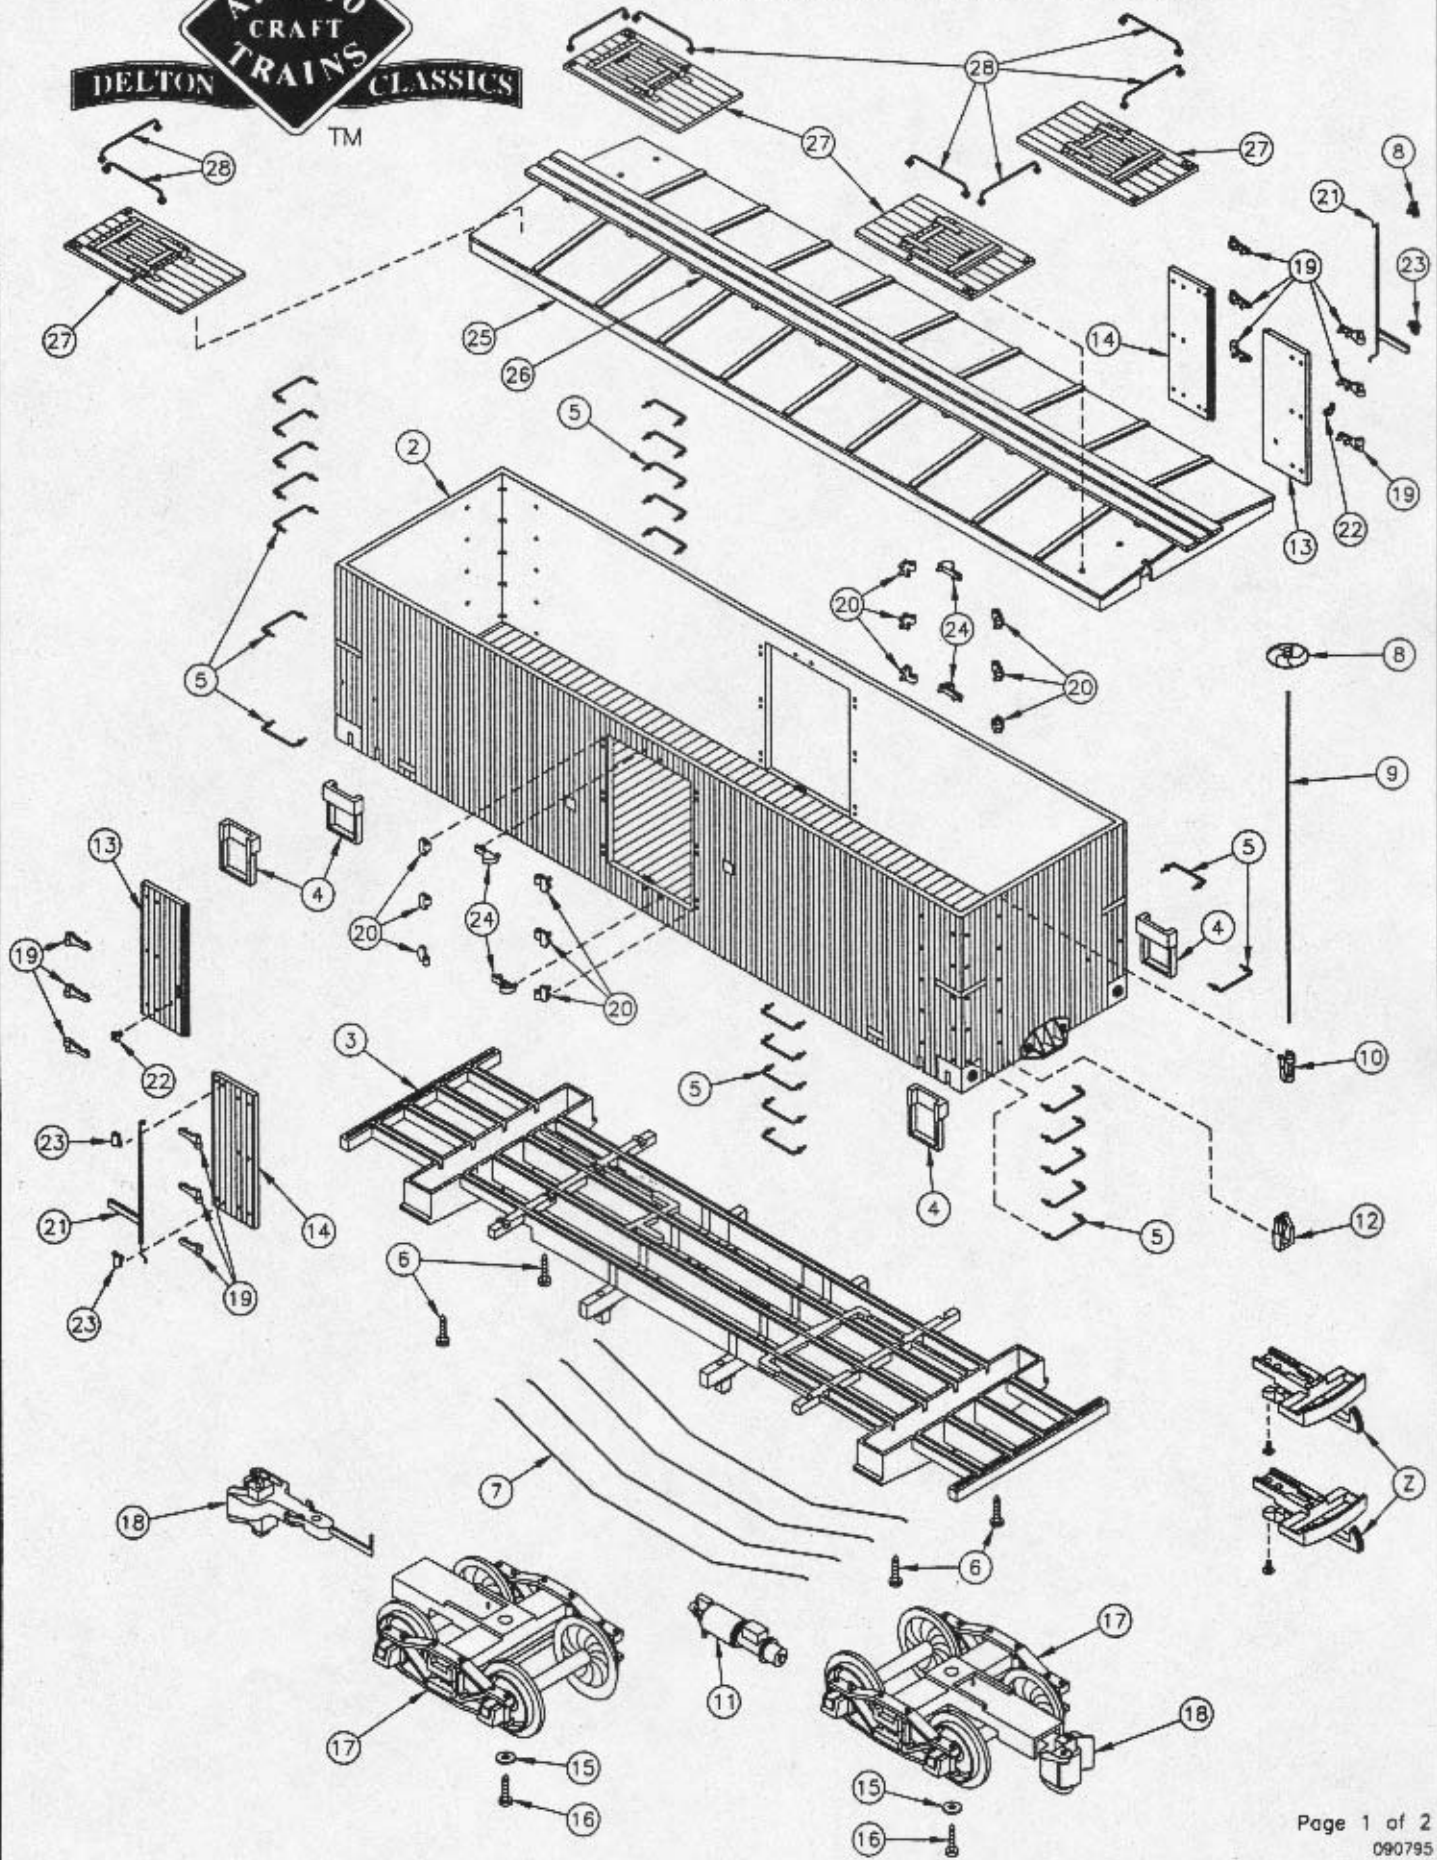

**#1** Gauge **1:24** SCALE

## EXPLODED PARTS DIAGRAM

DELTON CLASSICS

TM

**#1** 1:24  
Gauge SCALE

## PARTS LIST-ORDER FORM

SPECIFY ROADNAME/ART#: \_\_\_\_\_

RETURN THIS FORM WITH YOUR ORDER  
A REPLACEMENT FORM WILL BE  
SENT WITH YOUR ORDER

Part #	Description *	Price	Insert Quantity Ordered
86200-01	Instruction Manual	\$ 1.00	
862XX-02	REEFER CAR BODY(Except L10./Special editions)	25.00	
86400-03	Underframe	15.00	
86400-04	BODY END Step (pair)	2.00	
86400-05	Grab-Railing End / Side	1.00	
86400-06	BODY Mounting Screw	1.00	
86400-07	Underframe Truss Rods (set of 4)	5.00	
864XX-08	Brakewheel	1.00	
86000-09	Brass Brakewheel Post	2.00	
864XX-10	Brakewheel Post Mount	1.00	
86400-11	Underbody Air Tank	1.00	
860XX-12	Brakewheel Support Bracket	1.00	
862XX-03	BODY SIDE DOOR (left)	3.00	
862XX-04	BODY SIDE DOOR (right)	3.00	
862XX-05	DOOR HINGE (left/right-pair)	3.00	
862XX-06	BODY HINGE(left/right-pair)	3.00	
862XX-07	DOOR Handle	3.00	
862XX-08	DOOR Handle Hasp	2.00	
862XX-09	DOOR Handle Bracket (pair)	3.00	
862XX-10	BODY Handle Bracket (top/bottom-pair)	4.00	
862XX-11	ROOF	15.00	
860XX-24	ROOFWALK Long	10.00	
862XX-12	ROOFWALK HATCH (pair)	12.00	
86200-13	HATCH Grab-railing (pair)	3.00	
86400-15	TRUCK Mounting Washer	1.00	
86400-16	TRUCK Mounting Screw	1.00	
89101	DELTON CLASSICS FREIGHT TRUCK (pair)		
	PLASTIC WHEELS w/o knuckle couplers	16.95	
89200	DELTON CLASSICS KNUCKLE COUPLER (pair)	7.95	
29104	Plastic Wheel Set (2 Axles-4 Wheels)	5.95	
89101-02	Sideframe	4.00	
89101-03	Spring Holder	1.00	
89101-04	Bolster	2.00	
89101-99	Freight Truck Springs (2 pcs.)	1.00	
89200-02	Coupler Drawhead Shank	2.00	
89200-03	Coupler Pin	1.00	
89200-04	Knuckle Head	1.00	
89200-05	Knuckle Spring	1.00	
89200-06	Drawhead Bottom Shaft	1.00	
29101-69	Plastic Loop/Hook Coupler (2 pcs.)	No Charge	
86200-99	Parts List-Order Form	No Charge	