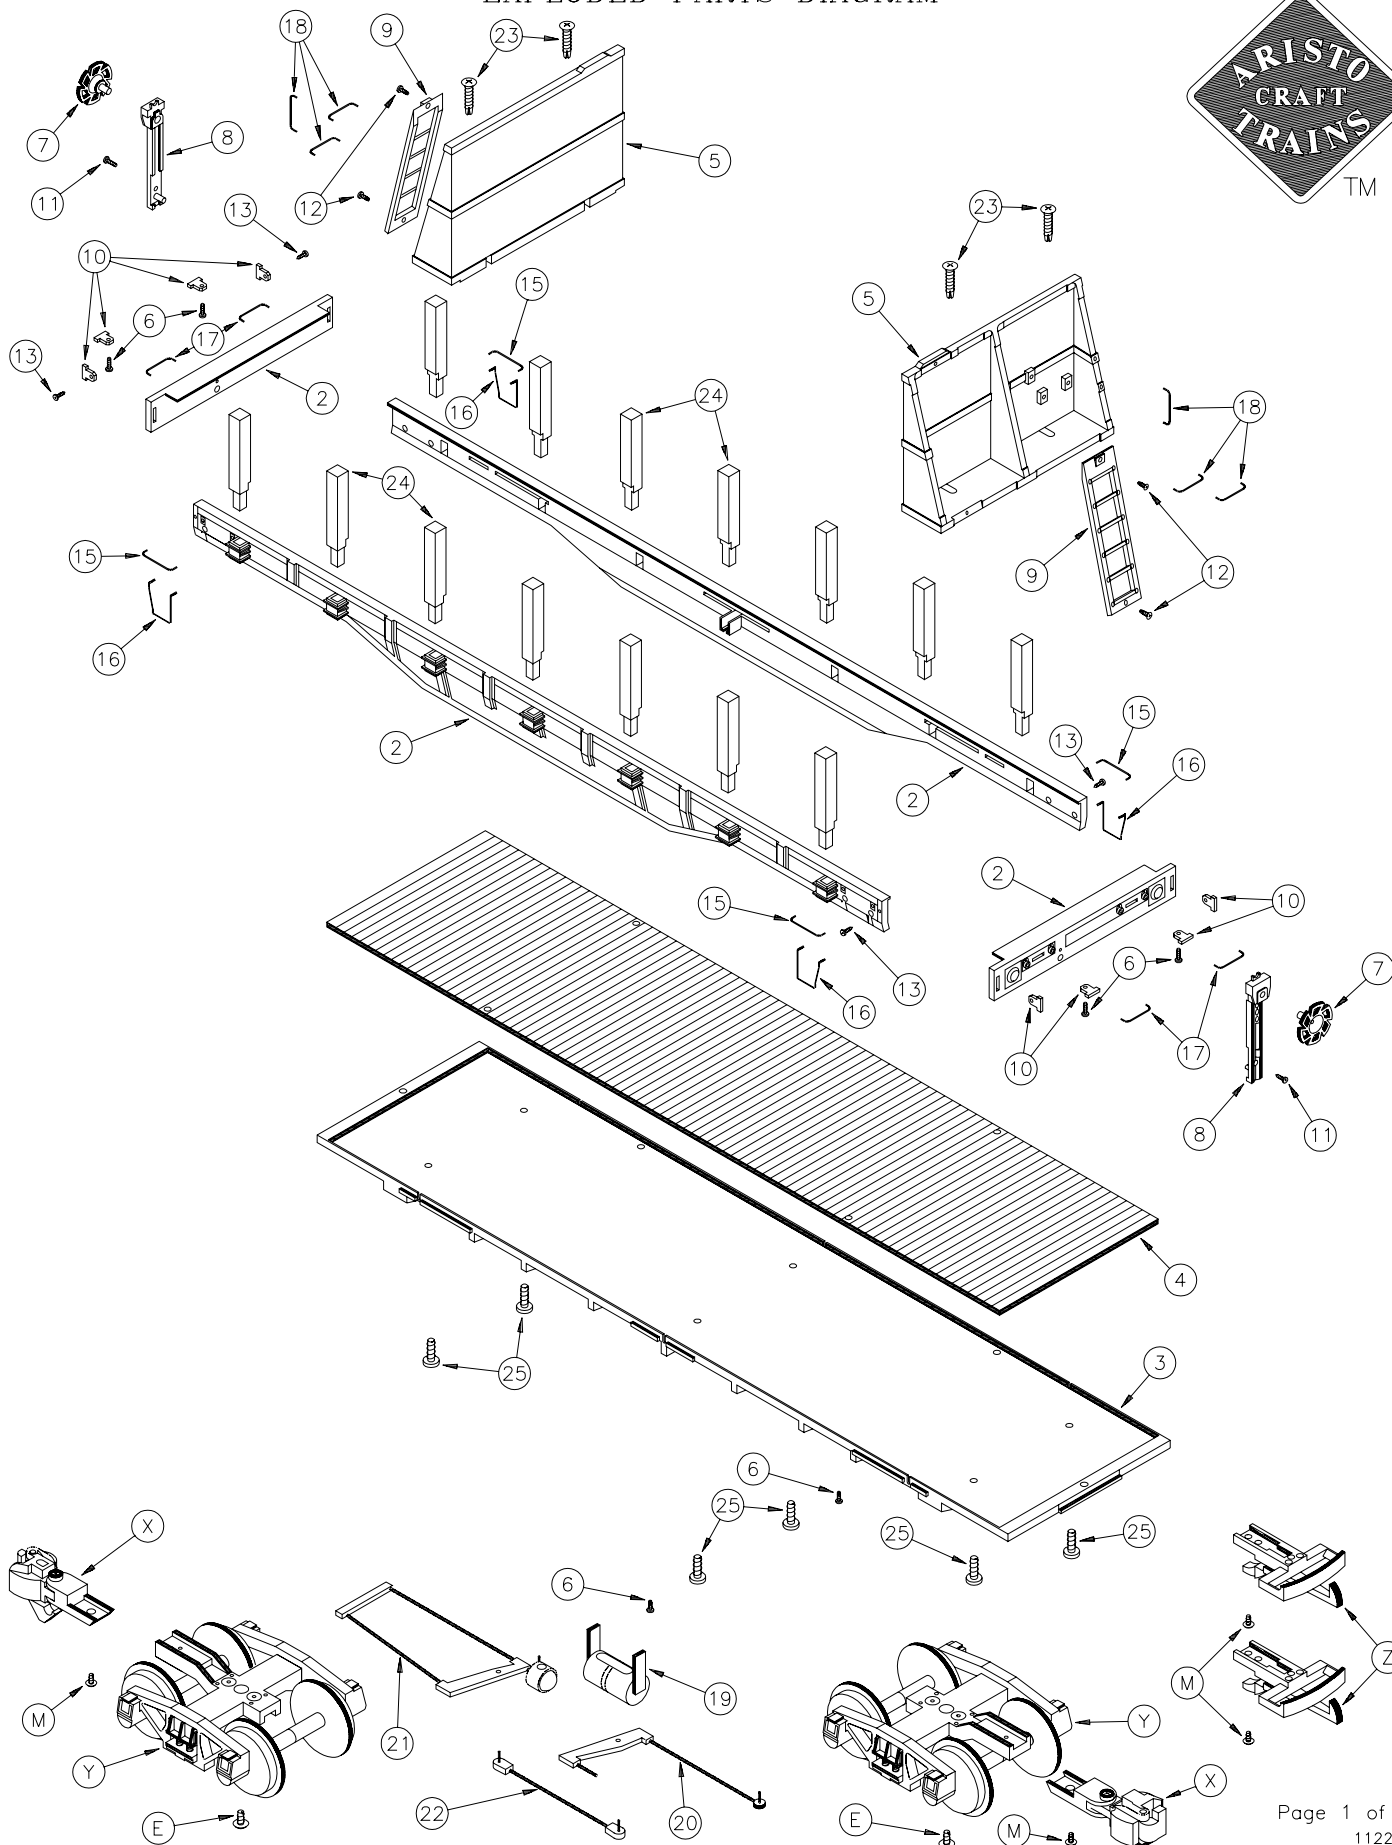

#1 1:29 Gauge SCALE

ART-46400 SERIES BULKHEAD FLAT CAR

EXPLODED PARTS DIAGRAM

+

+

+