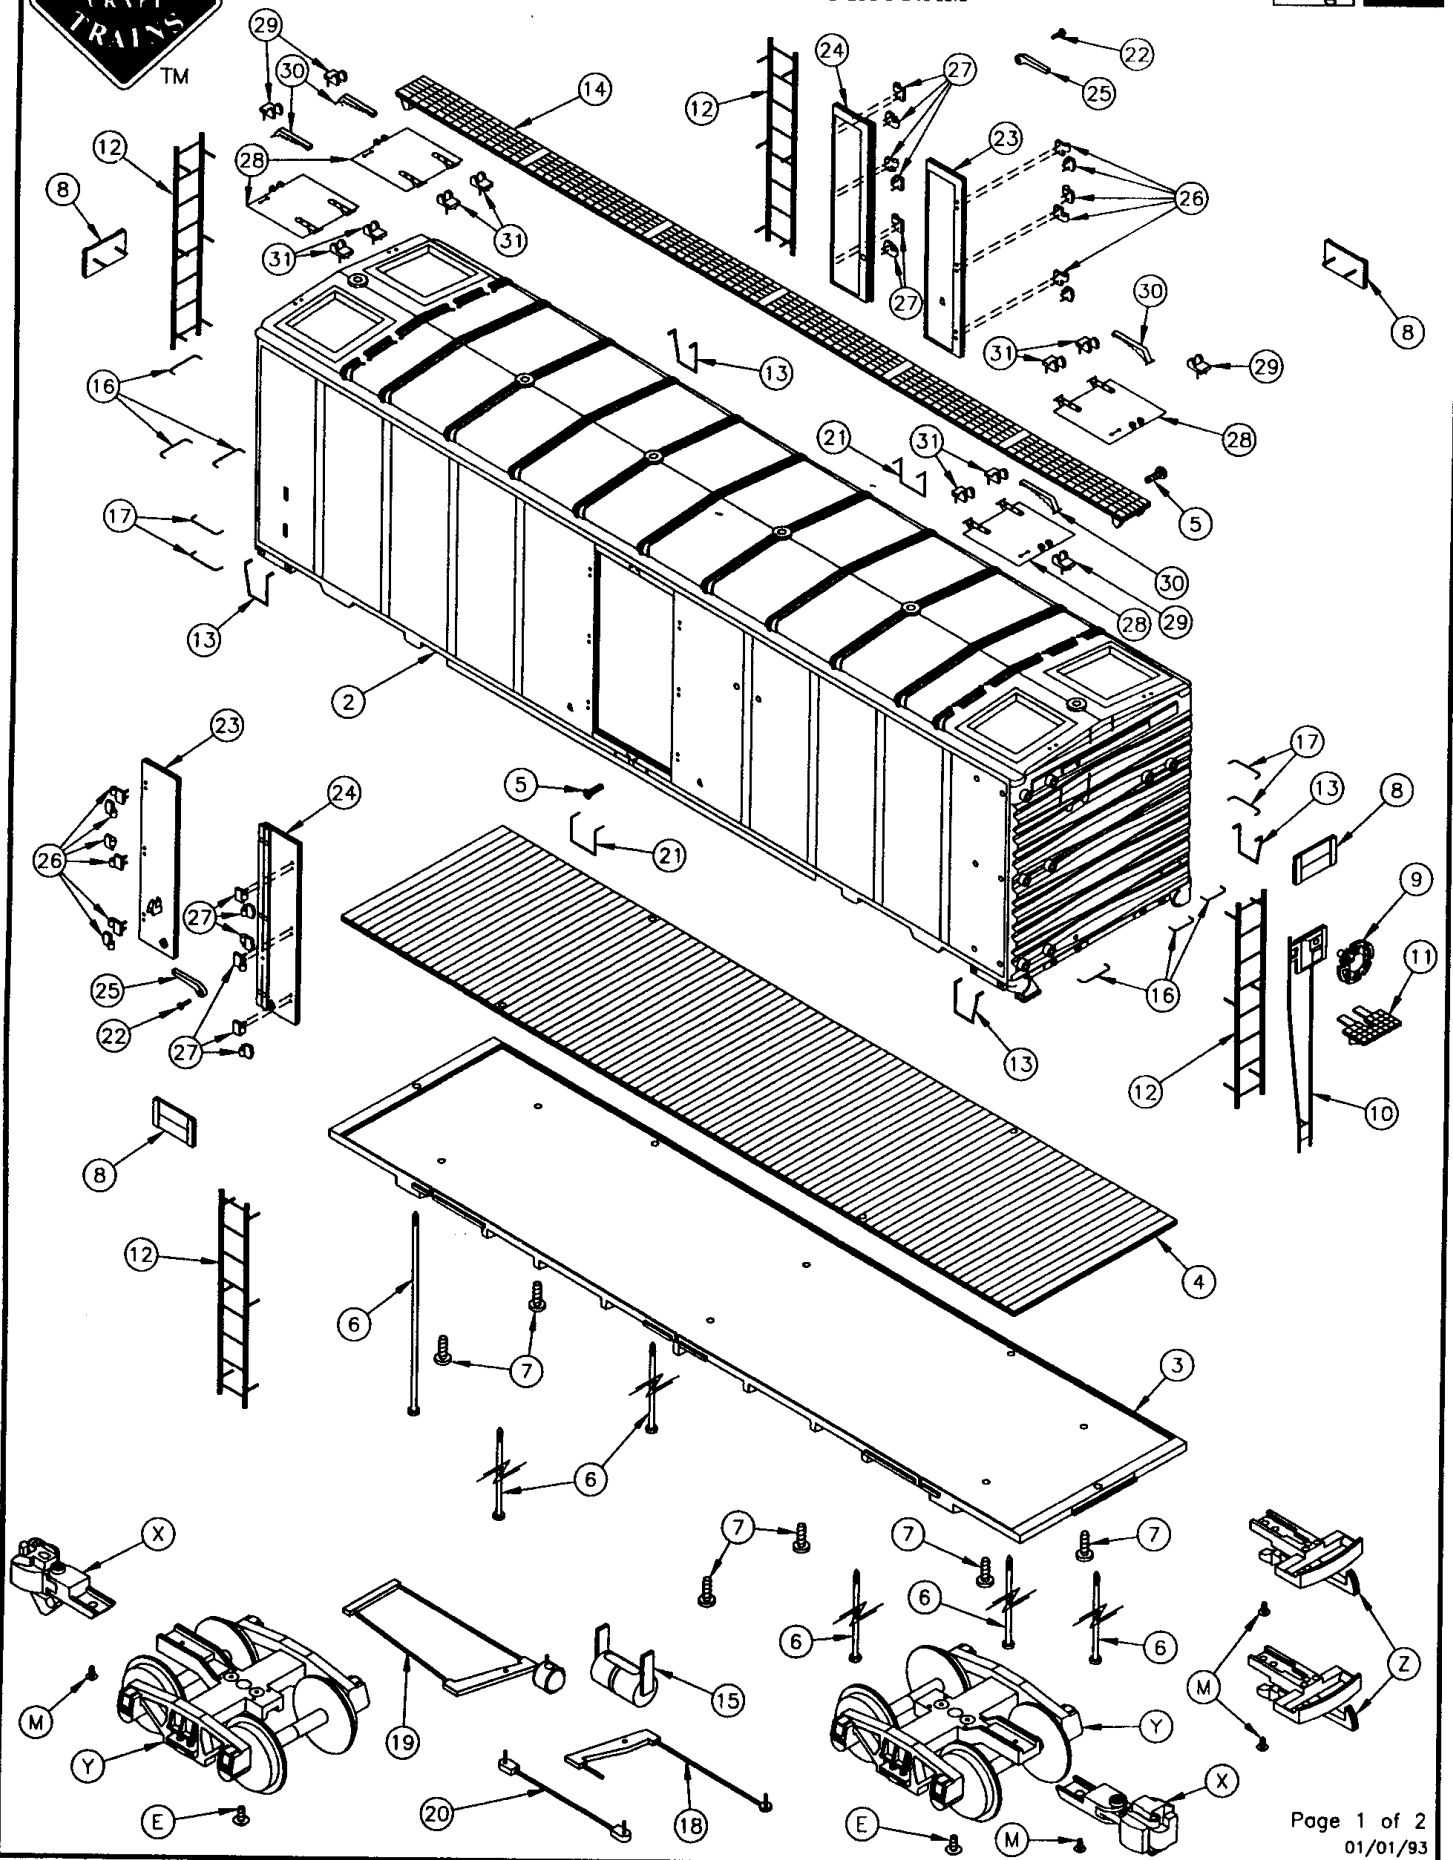

ART-46200 SERIES REEFER (STEEL)

EXPLODED PARTS DIAGRAM

#1 Gauge 1:29 SCALE

#1
Gauge

1:29
SCALE

ART-46200 SERIES REEFER (STEEL)

PARTS LIST-ORDER FORM

SPECIFY ROADNAME/ART#: _____ Insert Quantity

RETURN THIS FORM WITH YOUR ORDER
A REPLACEMENT FORM WILL BE SENT WITH YOUR ORDER

NOTE: When ordering replacement parts or repair request, please refer to proper 5 or 7 digit number listed.

XX refers to last two digits of roadname ART freight car number when part is painted to match, i.e. ART-46213 BALLANTINE BEER. 46213-27 would then refer to LEFT SIDE DOOR for BALLANTINE BEER REEFER CAR ART-46213. If part is same FOR ALL FORTY-FOOT STEEL REEFER CARS, 46200-plus 2 digit number would be used to denote specific part, i.e. 46200-99 PARTS LIST-ORDER FORM. When part is the same FOR ALL FORTY-FOOT STEEL REEFER CARS AND OTHER FREIGHT CARS, 46000 (or other)-plus 2 digit number would be used to denote specific part regardless of roadname/car type. Please specify roadname/ART# on line above part# list.